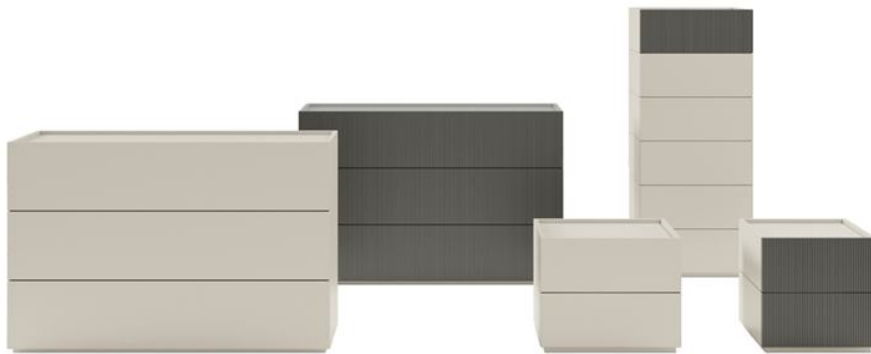

## Groove – caratteristiche tecniche technical details

- . gray lacquered
- . push/pull drawer guides
- . titanium lacquered milled grooved drawer
- . marble silk-screened glass
- . dresser module L.125 H.28
- . bedside module L.55 H.24 / L.45 H.24
- . ground or suspended modules

GROOVE mirror:

- . transparent mirror D. 90
- . available with LED light, touch switch